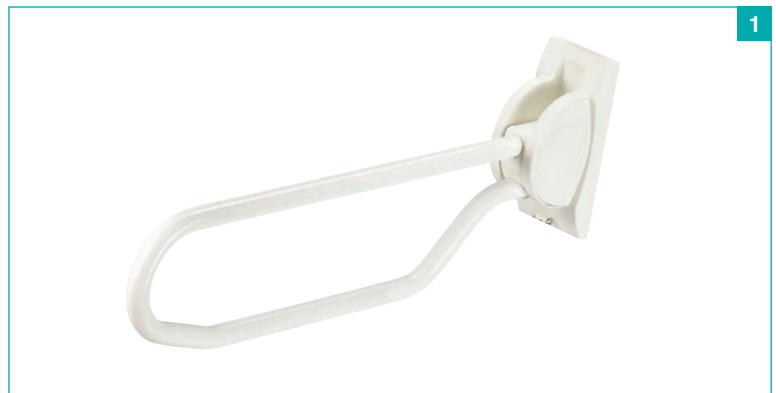

Rail Length

- **091178094** 600mm (23½")
- **091178102** 700mm (27½")
- **091178110** 800mm (31½")
- **091203959** 900mm (35½")

Maximum load weight

2 Support Leg

For extra strength and confidence, the support leg can be used with all Linido hinged arm support rails. The leg is hinged and moves up and down with the arm support. Consists of an adjustable leg support, clamps and distance stay bar. The leg can be easily adjusted in height from 700 to 850mm (27½" to 33½"). The hinged arm support is sold separately; please see above.

091208826

Maximum load weight

3 Floor Console

Wall mounted support rails may sometimes not be best practise or desired; the floor console offers an alternative solution. Once mounted the Linido hinged arm support can be adjusted in height to a maximum of 860mm (34"). Consists of a floor plate and aluminium clamps for attaching the hinged arm support. The hinged arm support is sold separately, please see above. Height of floor console 1000mm (39¼"). Maximum height 860mm (34") to the top of the support rail. Base footprint 200 x 100mm (8 x 4").

091208834

Maximum load weight

MAXIMUM LOAD

The maximum user weight/load given for these products is dependent upon the correct choice of fixings for the mounting surface. For this reason, all rails should be installed by a person who has suitable qualifications and/or experience in installing this type of product, ensuring the fixtures are appropriate for the specific installation.