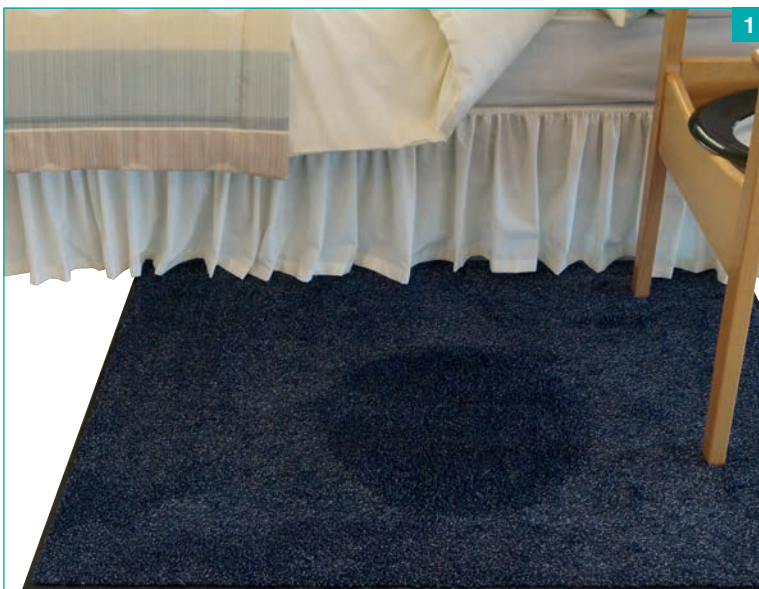

Size 600×900mm (23½×35½"). Machine washable to 40°C.

091080464 Blue

091080472 Green

091080480 Grey

2 CareBag® Commode Liner

Designed to avoid the commode soiling, the CareBag hygienic liner for commodes provides maximum safety conditions for both the user and the carer, be it at home, in health institutions or whilst travelling. Absorbs 500ml of organic liquids or several litres of demineralised water. Come in a pack of 20.

091322833

3 Commode Pan with Lid

This plastic moulded pan comes complete with lid and carrying handle. Weight 500g. Pan capacity 2 litres. Internal width 250mm (10"). External width with rim 260mm (10¼").

091081272

4 Square Commode Bowl

For use with the Homecraft mobile wheeled commodes and the Homecraft Atlantic commode chairs. Holds up to 1 litre of waste. Height 155mm (6"). Width 332.5mm (13"). Depth 332.5mm (13").

091081280

5 Oval Commode Pan With Locking Lid

Commode pan and lid for use with the Basket Weave and Deluxe Commode chairs. The pear shaped design makes it suitable for both men and women. Features a handle at the back which helps the user to keep the pan steady when emptying it, avoiding inconvenient spills. Pan capacity 5 litres.

091081306