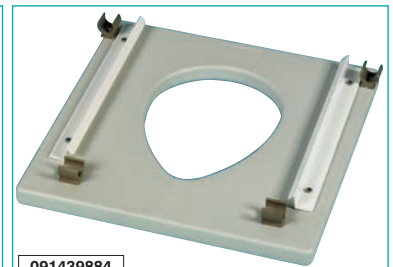

091439884

SPARES

Spares are available for this product, for details and full spares listing please contact Customer Services.