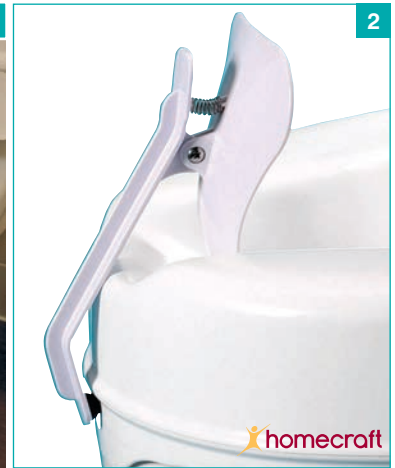

3 P-Guard – Toilet Anti-Splash Guard

Prevents splashes and accidents that sometimes happen when gentlemen need to sit down to use the toilet. Fits in seconds and can be taken off when not needed. The cup slides easily on and off the bracket, making it easy to clean. Can be used with a standard toilet, raised toilet seat or commode. 125×50×175mm.

081124015