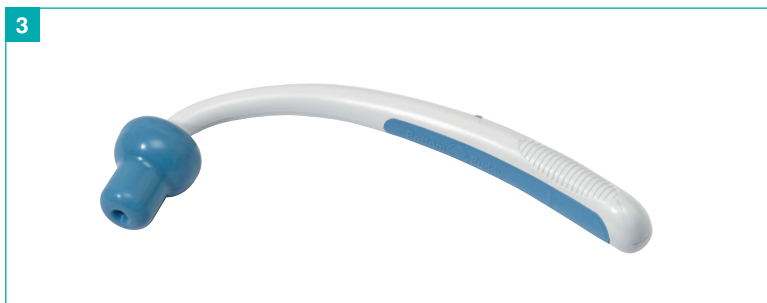

RETAIL PACKAGED

These products are supplied in retail packaging.