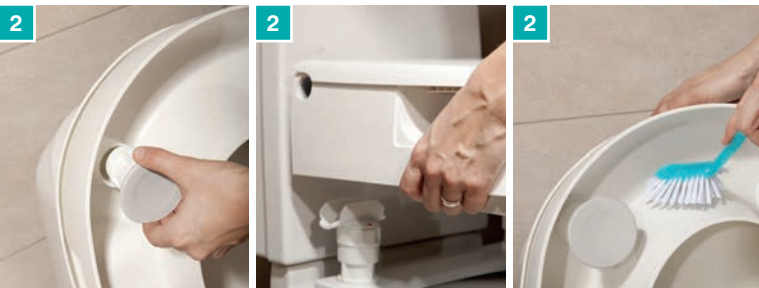

081703990

Maximum user weight

2 Etac® Cloo Height Adjustable Raised Toilet Seat

The Cloo toilet seat riser can be adjusted to give the user a seat height of 60, 100 or 140mm (2¼, 4 or 5½"). To achieve the highest position of 140mm (5½"), the extra height adjusters need to be purchased separately (091165588). Fits easily onto the toilet frame, using the seat attachment with quick release nuts. The Cloo seat then simply clicks into place on the attachment. Comfy, ergonomic seat and detachable armrests offer a relaxing support, whilst seated for long periods of time. The seat can be lifted and left in the upright position for easier cleaning. Seat width 400mm (15¾"). Total width 600mm (23½"). Width between armrests 490mm (19¼"). Height of armrests from the seat 210mm (8¼").

091164227 With Armrests

091165588 Height Adjusters 140mm (5½")

Maximum user weight

1 Etac® Hi-Loo II Fixed Raised Toilet Seat with Armrests

The Hi-Loo raised toilet seat is fixed through the rear of the toilet pan and has a snap on mechanism that enables the seat to be quickly and easily removed from the toilet for cleaning. With a recess at both the front and rear, the Hi-Loo enables easier personal hygiene. Supplied with armrests that can be folded up and locked into position. Choice of two fixed height models or an angled version that is easier for people with impaired hip or knee mobility to rise from. Height of armrests above top of seat 230mm (9"). Width between armrests 490mm (19 1/4"). External width 600mm (23 1/2"). Aperture 290 x 240mm (11 1/2 x 9 1/2").