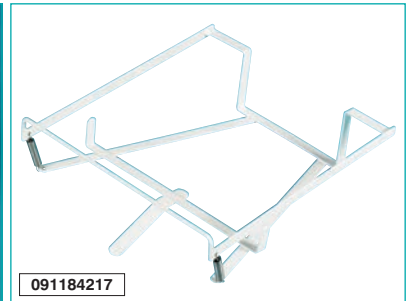

1 SWING BACK, DETACHABLE ARMRESTS

EASY TO CLEAN

091439918

091081280

091184217

Specifications

	091438944 091167485 091439082 091439108	091438951 081533660	091439066 091167501
Overall Height	995mm (39 1/4")	995mm (39 1/4")	995mm (39 1/4")
Overall Width	600mm (23 1/2")	620mm (24 1/2")	670mm (26 1/2")
Overall Depth	780mm (31")	780mm (31")	780mm (31")
Seat Height - Padded	545mm (21 1/2")	535mm (20 3/4")	535mm (20 3/4")
Seat Height - Aperture	535mm (20 3/4")	505mm (19 3/4")	505mm (19 3/4")
Clearance	*See below	440mm (17 1/2")	440mm (17 1/2")
Width Between Armrests	455mm (18")	510mm (20")	560mm (22")
Seat Depth	460mm (17 3/4")	430mm (17")	430mm (17")
Castors	130mm (5")	130mm (5")	130mm (5")
Maximum User Weight	160kg / 25st	225kg / 35 1/4st	225kg / 35 1/4st