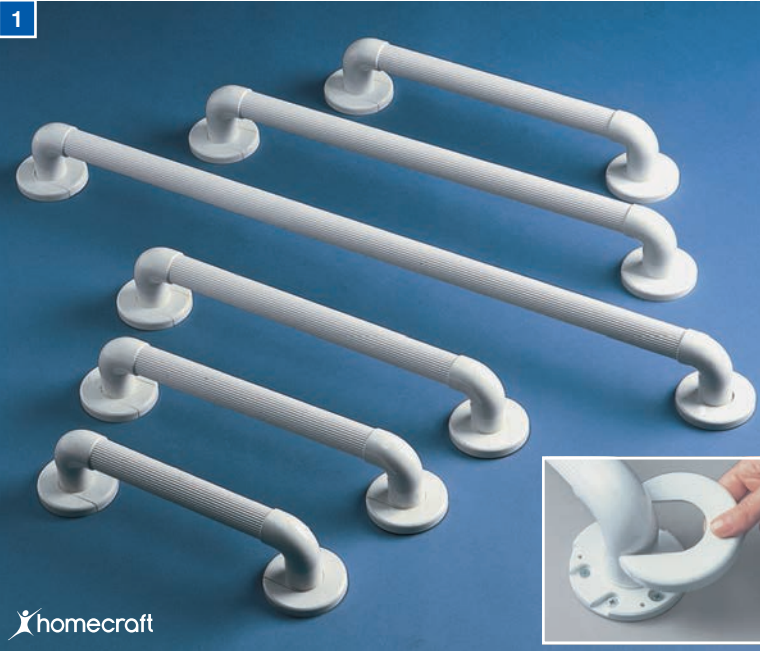

homecraft

1 Homecraft Moulded Fluted Grab Rails

This cost effective range of plastic grab rails is made from white PVC tubes with moulded end fittings. They have circular fixing plates which have a covering disc supplied that clips into place, hiding the screw heads. The tubes are fluted along their length to provide better grip for wet hands. Diameter of tubes 38mm (1 1/2"). Distance from wall 50mm (2 1/8"). Disc diameter 91mm (3 3/5"). No electrical earthing required. Screws are not included. Available in six different lengths.

	Length	Weight
081306174	305mm (12")	295g
091101641	381mm (15")	370g
081306190	410mm (16")	395g
081306208	457mm (18")	440g
081306216	610mm (24")	595g
081306224	914mm (36")	885g

2 Days EasyBar Suction Grab Rail

The EasyBar suction grab rail offers a sturdy and safe support to the user without having to screw the product to the wall. It benefits from safety lock indicators that display green when secure and red when the rail is not secured. It is designed for use only on smooth and non-porous surfaces such as tiles, glass, porcelain or fibreglass. Ideal for assisting the user when standing and suitable for temporary or permanent use. No fixings required, making it very convenient when away or travelling.

Available in two different lengths.

091325786	A	350mm (13 3/4")
091325802	B	500mm (19 1/2")