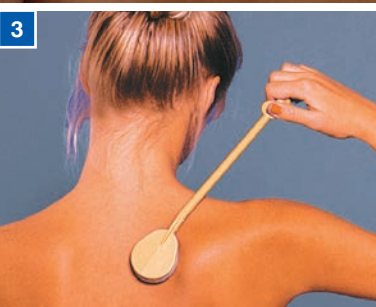

1 Homecraft Flannel Strap and Wash Mit

A cotton flannel strap designed to help reach awkward places. The cotton terry surface can be used for washing and the coarse foam on the reverse can be used for scouring and toning your skin. The D-shape handles allow an easy, secure grip. Supplied with a matching hand mitt for washing the remainder of your body. Hand wash at 40°C. Length of strap 800mm (31 1/2"). Width 100mm (4"). Total length 940mm (37"). Weight 107g.

081611078

2 Homecraft Dual Function Lotion and Cream Applicator

Apply cream and massage skin at the same time with this long-handled applicator. Simply remove the top of the applicator and fill with the desired cream or lotion. The rotating balls ensure even distribution and a pleasant massage. Alternatively, the interchangeable foam head can be used to apply thicker creams directly onto the skin. The foam head should be cleaned in hot, soapy water. All other parts are dishwasher safe. Handle length 350mm (13 3/4"). Weight 150g.

091077445

3 Lotion Applicator

Specially designed to help apply moisturising lotions, suntan oils, sport creams and medications on hard to reach places. The built up, ribbed handle has a thumb rest and is angled in two places for maximum manoeuvrability. The sponge can be removed when worn and replaced with a new one. Handle is 305mm (12") long. Weight 50g.

091077973 Lotion Applicator

091077981 Replacement Sponges x2

RETAIL PACKAGED

These products are supplied in retail packaging.

SPARES

Spares are available for this product, for details and full spares listing please contact Customer Services.