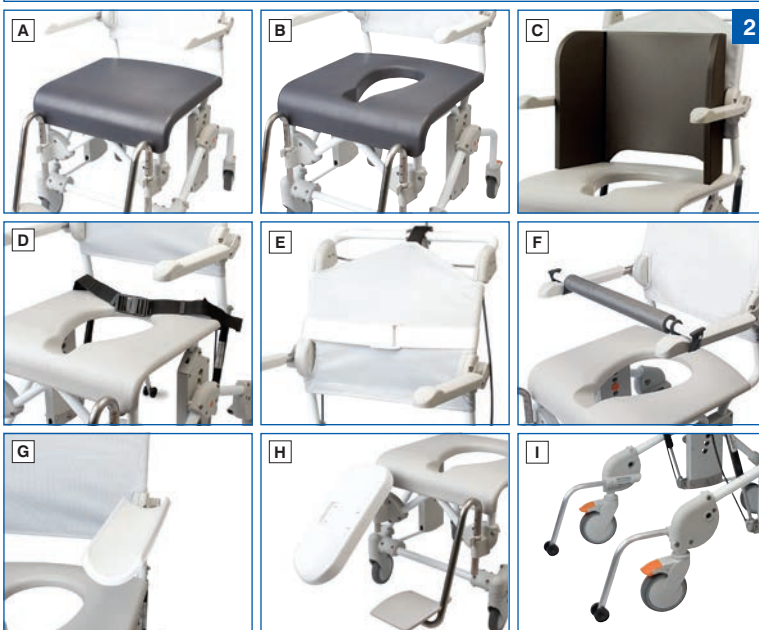

1 Etac® Swift Mobile Tilt

The Swift Mobile Tilt has a comfortable seat that is both angle and height adjustable. The seat has the same features as the Swift Mobile and includes heel straps as standard to prevent the feet from slipping backwards. The tilt function is easily controlled by a metal bar that runs the full width of the chair, enabling the carer to stand to the side of the chair when adjusting the seat angle. This enables the carer and the user to maintain eye contact for better communication. Supplied with adjustable headrest. The seat unit can be angled from +5 to -30 degrees and with a simple adjustment, this can be altered to 0 to -35 degrees. Seat height adjustable from 500 to 650mm (19³/₄ to 25¹/₂"). Under seat clearance 340 to 465mm (13¹/₄ to 18¹/₄"). Width between armrests: Swift Mobile Tilt 135 480mm (19"). Swift Mobile Tilt 160 540mm (21³/₄"). Armrest height above seat 220mm (8¹/₂"). Handle height above seat 490mm (19¹/₄"). External width 580mm (22³/₄"). External length 940mm (37"). Weight 19.7 kg.

091311356 Swift Mobile Tilt 135

Maximum user weight **135 kg** **21¹/₄ st**

091428135 Swift Mobile Tilt 160

Maximum user weight **160 kg** **25 st**

2 Etac® Swift Mobile Tilt Accessories

- 091311364** **A** Full Seat Cover
- 091311372** **B** Comfort Seat with Smaller Aperture
- 091171701** **C** Soft Back Support
- 091536937** Trunk Support (Not Illustrated)
- 091311380** **D** Safety Strap
- 091311398** **E** Chest Harness Belt
- 091311414** **F** Cross Bar
- 091311430** **G** Hemiplegia Armrest
- 091311463** **H** Leg and Calf Support
- 091311489** **I** Anti Tip Bars-inclusive attachment
- 091311547** Commode Pan with Lid and Handle (Not Illustrated)
- 091311554** Attachments for Pan or Bucket Holder (Not Illustrated)
- 091311562** Pan Holder (Not Illustrated)
- 091311570** Attachment for Low Mounting of Pan (Not Illustrated)