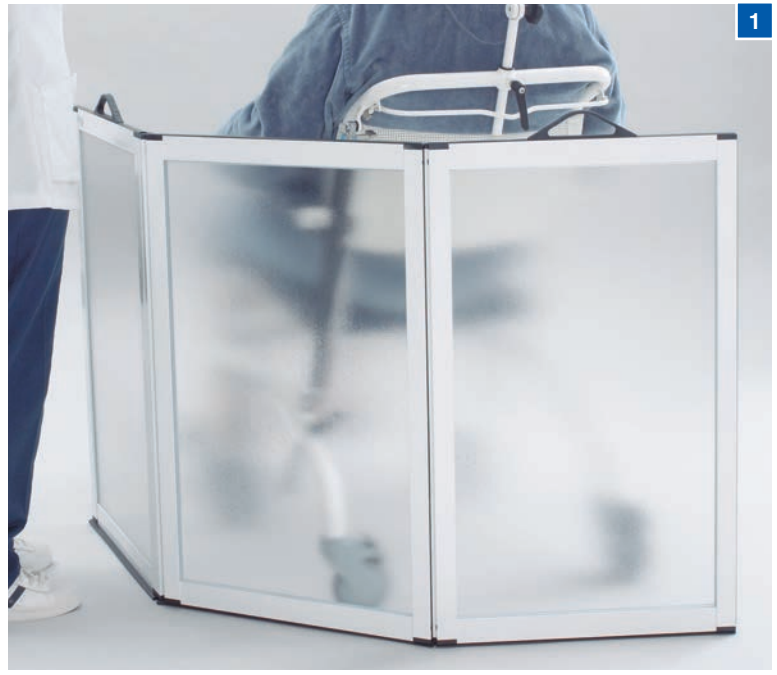

2

091077064

2 Portable Shower Screens

Manufactured from opaque polycarbonate encased in stylish and sturdy aluminium frames, these portable shower screens have integral handles for moving and carrying. Finished in soft white to blend into most shower areas, the frames have a rounded edge profile for safety and style. The hinges rotate through 90°, enabling the screen to be positioned or moved as required. Available as a two panel screen, each panel measuring 900mm (35½"). Also available in two heights.

	Height	Weight
091428283 Two Panel	750mm (29½")	11kg
091176106 Two Panel	900mm (35½")	13kg

3 Carerscreen

The Carerscreen is an easily portable alternative to a fixed shower enclosure. Compact and lightweight, it helps to keep the carer dry during assisted bathing, whilst the folding design allows for easy storage when not in use. Fitted with robust handles to assist with positioning and lifting, the Carerscreen is easy to handle and use when a temporary shower enclosure is required. By incorporating more panels within the screen, it enables adjustment for the carer to be closer to the user. The low screen height, 750mm (29½"), also allows easier reaching for the carer. Two year guarantee. Available without a water seal on the underside of the screens only. Panels measure 750×450mm (29½"×17¾") and 750×225mm (29½"×8½"). Weight 9kg.

091428341 Without Seal

1