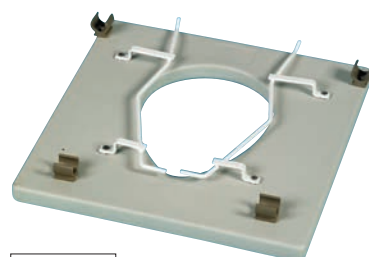

091184217 Perfection Pan Rack

091081876 Perfection Bed Pan

091081280 Standard Square Bowl

091460112 Spare castor

SPARES

Spares are available for this product, for details and full spares listing please contact Customer Services.