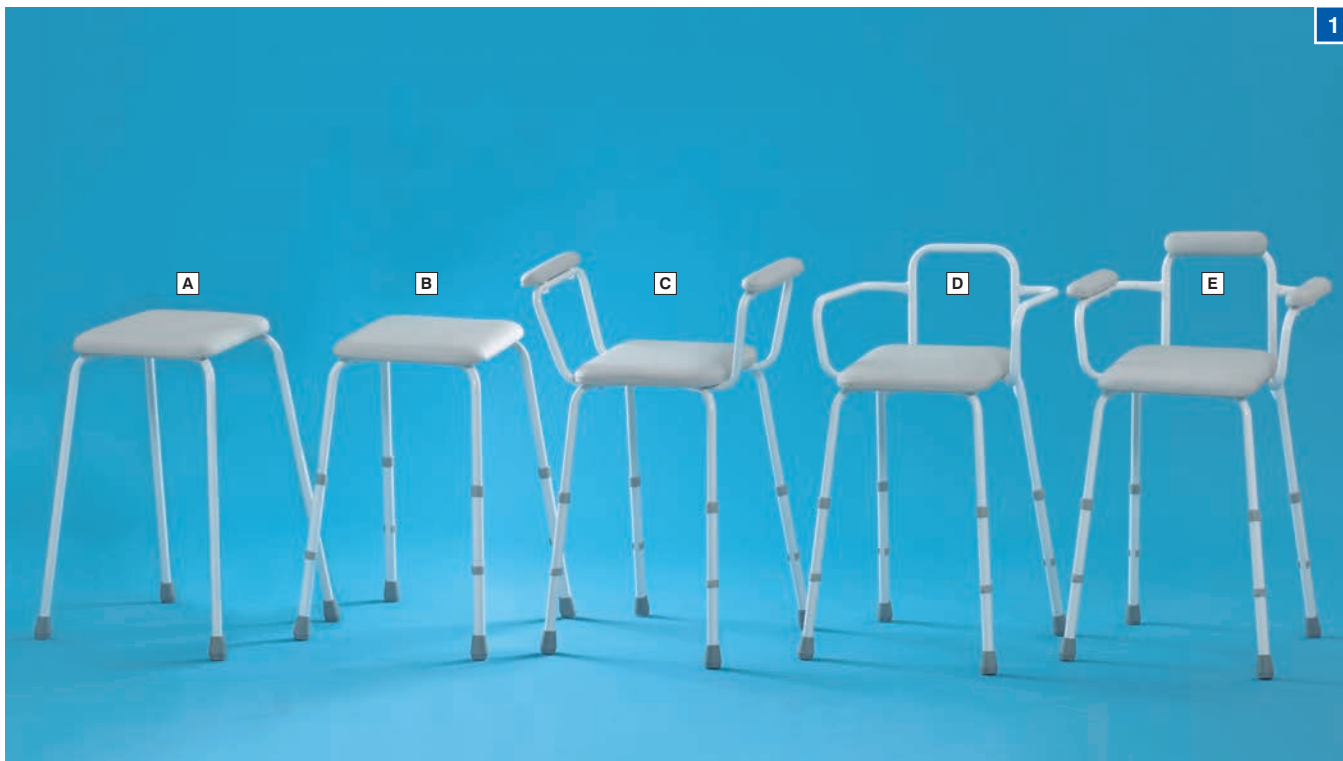

Weight

- 091310846** Standard Stool 8.7kg
- 091310853** Standard Stool with Back 10kg

Maximum user weight

B BARIATRIC
These products are designed for bariatric users

SPARES
Spares are available for this product, for details and full spares listing please contact Customer Services.

1 Homecraft Sherwood Perching Stools

These sturdy, stable stools have luxury padded seats for comfort and support. The frames are lower at the front to allow the seat to slope. The legs are widely spaced for stability, and have large rubber feet to prevent slipping and spread the weight load in a shower. Available as fixed or adjustable heights, with or without back and arms. Seat size 355×295mm (14×11½”). Width between arms 415mm (16¼”).

Maximum user weight

A FIXED HEIGHT

Base footprint 430×475mm (17×18¾”). Height 610mm (24”). Weight 3.6kg.

091074889

B ADJUSTABLE HEIGHT

Leg height is adjusted easily over 150mm (6”) without tools. Seat height 500 to 645mm (19¾ to 25½”) in 25mm (1”) increments. Base footprint: 430×418mm (17×16½”) at lowest; 508×470mm (20×18½”) at highest. Weight 4kg.