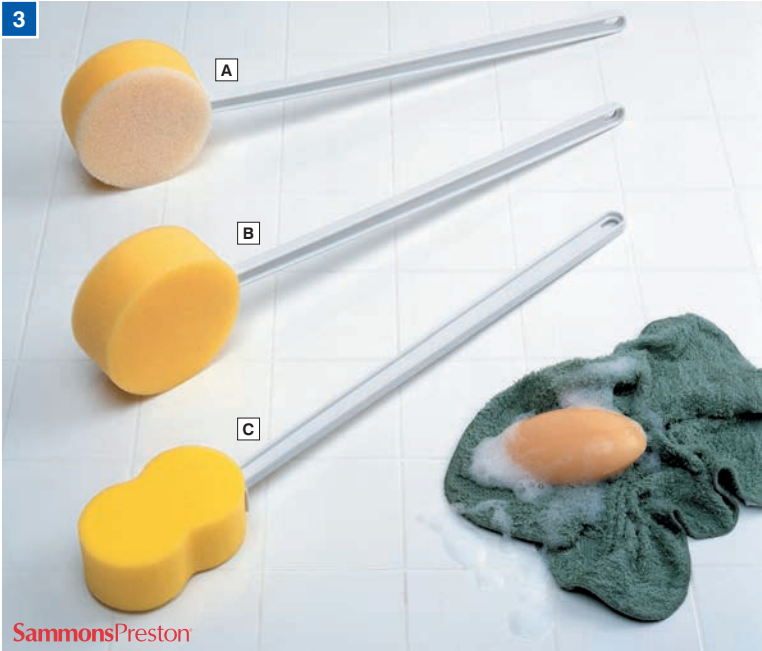

SammonsPreston

RETAIL PACKAGED
These products are supplied in retail packaging.

SPARES
Spares are available for this product, for details and full spares listing please contact Customer Services.