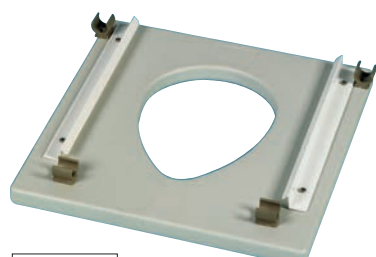

Homecraft Atlantic Commode Shower Chair

The Homecraft Atlantic Commode and Shower Chairs are stylish, easily manoeuvrable and very easy to clean. Available in three widths: 455mm (18"), 510mm (20") and 560mm (22") to accommodate a wider variety of users. The weight capacity of 18" model is 160kg (25st) and 225kg (35¼st) for the 20 and 22" models. The chairs are manufactured from durable plastic coated steel and are ideal where infection control is an issue. All upholstery and braked castors are colour co-ordinated in blue. The multi function armrests are: swing back; drop down; detachable and come complete with an easy to operate hygienic arm catch. The hygienic clip-on aperture seat, backrest and arms can easily be removed for cleaning or stored away. A toilet roll holder is supplied with all models.

Supplied with a square bowl as standard, however, an optional perfection pan rack can be fitted enabling the chairs to be used with a re-usable bed pan and a disposable bed pan. Models **091439082** and **091439108** are supplied with a disposable pan rack as standard, enabling the use of a disposable pan only. For full specification, please see the reference table on the adjacent page.

091438944 455mm (18")
Without footrests

091167485 455mm (18")
With footrests

091439082 455mm (18")
Without footrests with disposable panrack

091439108 455mm (18")
With footrests & disposable panrack

Maximum user weight

Accessories and Spares

091439884 Aperture Seat for **091438944** & **091167485**

091439850 Aperture Seat for **091439082** & **091439108**

091439918 Aperture Seat for **091438951**, **091439066**, **081533660** & **091167501**

091184217 Perfection Pan Rack

091081876 Perfection Bed Pan

091081280 Standard Square Bowl

091460112 Spare castor

SPARES