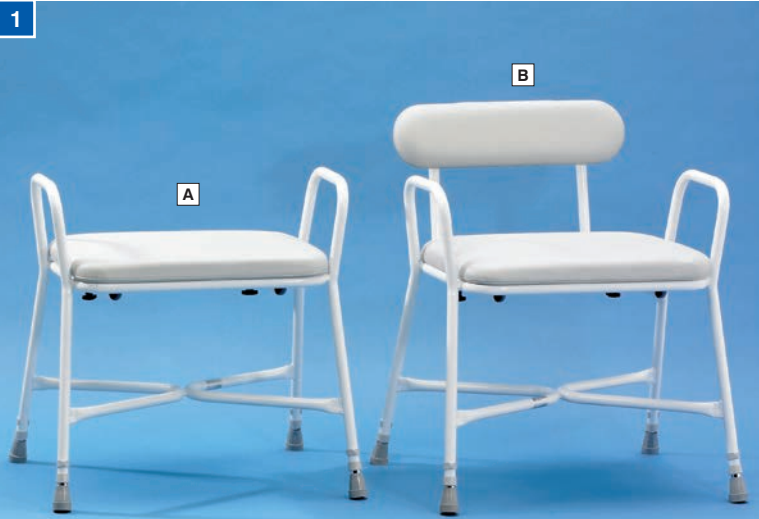

1 Homecraft Sherwood Plus Bariatric Shower Stools

These extra wide shower stools are excellent for the larger user and have generously padded vinyl covered foam seats for additional comfort. The cross-braced construction and 25mm (1") epoxy coated steel tubing provide an ultra strong seating support. Choose from a range of two shower stools and three perching stools. Each stool is height adjustable using pin clips and the shower stool is available with a backrest that is adjustable in depth. The perching stools have a frame that is slightly lower at the front to give the seat a 51mm (2") incline.

Shower stool dimensions: Height adjustable between 508mm (20") and 686mm (27"). Seat width 610mm (24"). Seat depth 430mm (17"). Width between arms 670mm (26¹/₂"). Perching stool dimensions: Height adjustable between 559mm (22") and 737mm (29"). Seat width 521mm (20¹/₂"). Seat depth 324mm (12³/₄"). Width between arms 610mm (24"). Footprint at highest setting 770x660mm (30¹/₄x26").

- **081345206** **A** Shower Stool
- **081345214** **B** Shower Stool with Adjustable Padded Back
- **091156652** **C** Perching Stool
- **081345180** **D** Perching Stool with Arms and Back
- **081345198** **E** Perching Stool with Arms and Padded Back

Maximum user weight

2 Homecraft Sherwood Folding Perching Stools

This attractive shower stool has a folding frame, enabling it to be easily stored away when not in use. The height adjustable seat ensures it can be set to the correct height for the user. Constructed from steel with cushioned vinyl pads. Available with or without a back. Seat width 470mm (18¹/₂"). Seat depth 330mm (13"). Backrest size 300x130mm (11³/₄"). External width 480mm (18³/₄"). External depth 306 to 405mm (12 to 16"). Height adjustable from 535 to 624mm (21 to 24¹/₂").

Weight