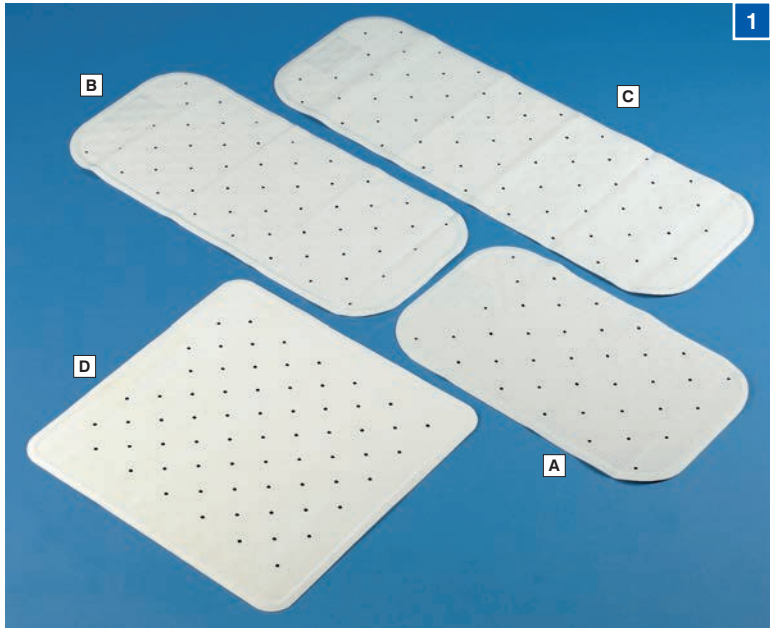

1 Homecraft Everyday Bath and Shower Mats

The Everyday mat is a practical solution to bathing security. The 'basket weave' surface reduces the risk of slipping whilst standing or sitting. The mat has excellent grip due to the large number of suckers and the high-grade rubber material. Multiple drainage holes allow water to drain off the surface quickly. Four different sizes allow you to select the correct size of mat for your bath or shower to ensure adequate surface coverage.

Bath Mats	Size	Dimensions
081305408	A Regular	570×350mm (22¹/₂×13³/₄"
081305416	B Large	760×350mm (30×13³/₄"
081107572	C Extra Large	945×350mm (37×13³/₄"
Shower Mat	Dimensions	
081569755	D Regular	540×540mm (21¹/₄×21¹/₄"

2 Homecraft Sure Tread Bath and Shower Mats

Sure Tread non-slip bath and shower mats give you an extra sense of security and total peace of mind. With their raised ridges and unique design, the mats allow you to stand or sit, without slipping, on a wet surface. The mats grip securely and safely due to their high-grade medical rubber content and additional suction cups. Enjoy the ultimate secure experience of bathing with Sure Tread. Machine washable at 40°.

	Dimensions
081569821 A Bath Mat	780×350mm (30³/₄×13³/₄"
091077106 B Shower Mat	555×555mm (21³/₄×21³/₄"