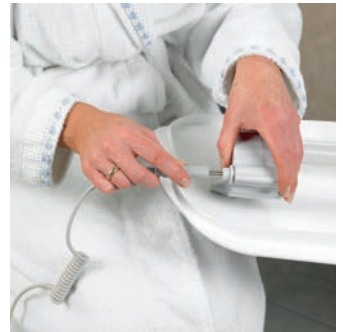

Bathmaster deltis

Difficulties getting into and out of the bath are quickly and easily overcome when using the Bathmaster Deltis. Simple to take in and out of the bath, it separates into two parts for easier lifting and carrying. High quality materials and construction offer the utmost in safety and comfort with no servicing required.