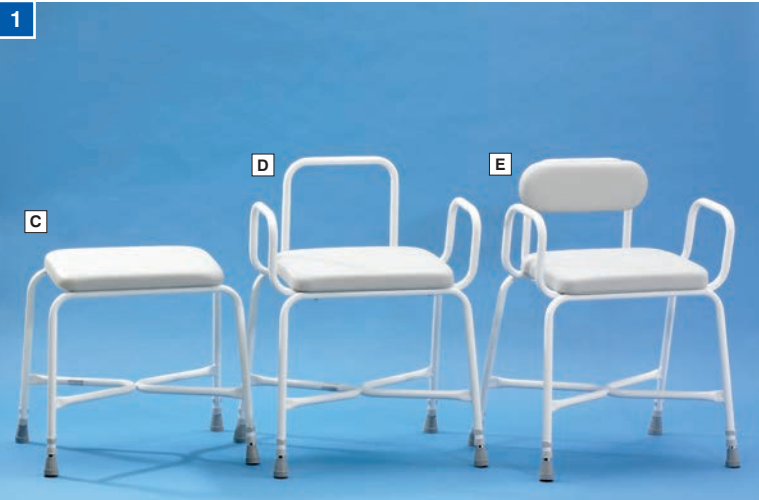

SHOWER STOOLS

1 Homecraft Sherwood Plus Bariatric Shower Stools

These extra wide shower stools are excellent for the larger user and have generously padded vinyl covered foam seats for additional comfort. The cross-braced construction and 25mm (1") epoxy coated steel tubing provide an ultra strong seating support. Choose from a range of two shower stools and three perching stools. Each stool is height adjustable using pin clips and the shower stool is available with a backrest that is adjustable in depth. The perching stools have a frame that is slightly lower at the front to give the seat a 51mm (2") incline.

Shower stool dimensions: Height adjustable between 508mm (20") and 686mm (27"). Seat width 610mm (24"). Seat depth 430mm (17"). Width between arms 670mm (26¹/₂"). Perching stool dimensions: Height adjustable between 559mm (22") and 737mm (29"). Seat width 521mm (20¹/₂"). Seat depth 324mm (12³/₄"). Width between arms 610mm (24"). Footprint at highest setting 770x660mm (30¹/₄x26").

- **081345206** **A** Shower Stool
- **081345214** **B** Shower Stool with Adjustable Padded Back
- **091156652** **C** Perching Stool
- **081345180** **D** Perching Stool with Arms and Back
- **081345198** **E** Perching Stool with Arms and Padded Back

Maximum user weight

2 Homecraft Sherwood Folding Perching Stools

This attractive shower stool has a folding frame, enabling it to be easily stored away when not in use. The height adjustable seat ensures it can be set to the correct height for the user. Constructed from steel with cushioned vinyl pads. Available with or without a back. Seat width 470mm (18¹/₂"). Seat depth 330mm (13"). Backrest size 300x130mm (11³/₄"). External width 480mm (18³/₄"). External depth 306 to 405mm (12 to 16"). Height adjustable from 535 to 624mm (21 to 24¹/₂").

Weight

- **091310846** Standard Stool 8.7kg
- **091310853** Standard Stool with Back 10kg

Maximum user weight