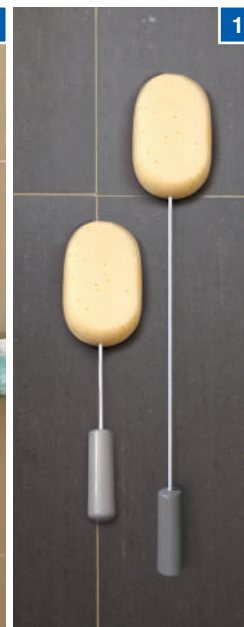

1 Homecraft Long Handled Sponges

These long handled sponges and pads are mounted on plastic coated wire to allow the legs, feet and back to be reached. The wire is flexible enough to bend to any shape to make reaching easier. A range of pastel coloured sponges on long coated wires with pastel grey plastic built up handles. Available in two lengths.

	Full Length	Weight
091077569 Retail Packed	380mm (15")	75g
091077593 Retail Packed	610mm (24")	100g
091077585 Non Retail	610mm (24")	100g

2 Homecraft Long Handled Toe Washer

A long stem with plastic built up handle and a flat wire frame covered in a white towelling pad for washing between the toes. Two pads included. Length 710mm (28"). Weight 120g.

081305440

3 Homecraft Long Handled Sheepskin Pad

A luxury double thickness sheepskin pad with a plastic built up handgrip that can be bent to any angle required. Suitable for washing or powdering. Pad size 95x125mm (3 3/4 x 5"). Length 610mm (24"). Weight 135g.

091077668

1

1

Bathing

2

2

3

3

RETAIL PACKAGED
These products are supplied in retail packaging.

SPARES
Spares are available for this product, for details and full spares listing please contact Customer Services.