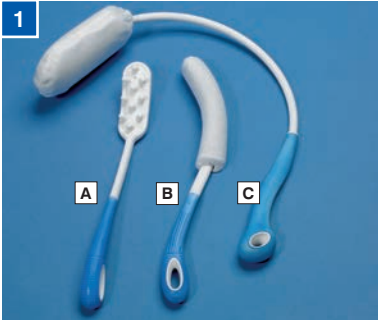

1 Etac® Beauty Bathing Range

The Etac Beauty body care range is ergonomically designed and carefully balanced to provide maximum power with minimal effort and strain. Each product has a unique shape that makes it easier to reach further. The hair washer is shaped to ensure it reaches all over the head and massages the entire scalp, substituting the fingers when shampooing. Both the body and the back washers have removable cloths that wash effectively without absorbing water, ensuring they stay light and balanced even when wet. For more products within this range see the grooming accessories section within the catalogue.

	Length	Weight
091077650 A Hairwasher	300mm	80g
091077635 B Bodywasher	370mm	112g
091077619 C Backwasher	770mm	203g
091077627 Spare Backwash Cloth		
091077643 Spare Bodywash Cloth		

2 Sammons Preston Bendable Long Handled Sponges

The special handle on these sponges allows users to manually bend and straighten them multiple times to aid in cleaning hard to reach areas. Unlike most sponge handles, these do not require a heat gun to change position. Users are able to use this one sponge to clean difficult to reach areas, such as the back and distal areas like the feet. Total length 560mm (22"). Weight 60g.

- **081202886** **A** Round
- **081202878** **B** Contoured

3 Sammons Preston Economy Long Handled Sponges

These sponges are mounted on white, plastic handles which can be customised with a heat gun and bent to the desired angle. The sponges are treated with an anti-bacterial agent that prolongs their life. Loofah style sponge features a rough surface on one side for added scrubbing action and a standard sponge on the other side. Total length 572mm (22 1/2"). Weight 60g.

- **081170067** **A** Loofah
- **081170059** **B** Round
- **081170158** **C** Contoured

SammonsPreston

SammonsPreston